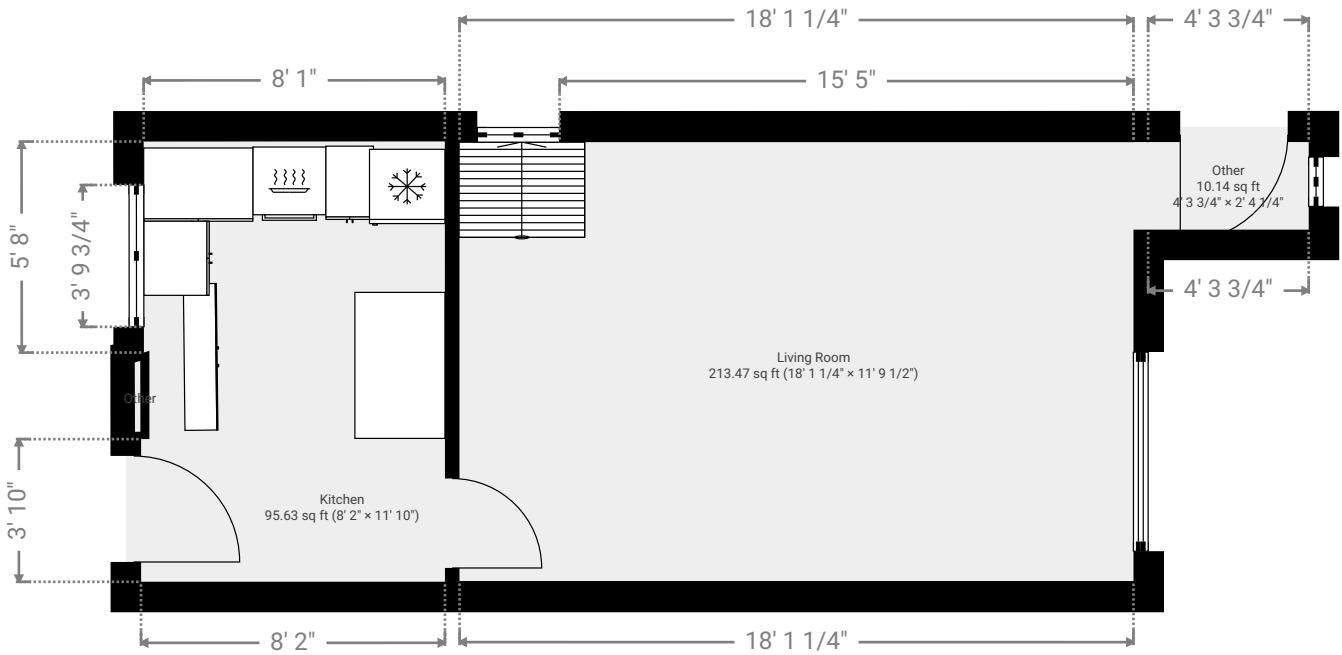

▼ Ground Floor

TOTAL AREA: 319.39 sq ft • LIVING AREA: 319.39 sq ft • ROOMS: 4

▼ 1st Floor

TOTAL AREA: 313.09 sq ft • LIVING AREA: 313.09 sq ft • ROOMS: 5